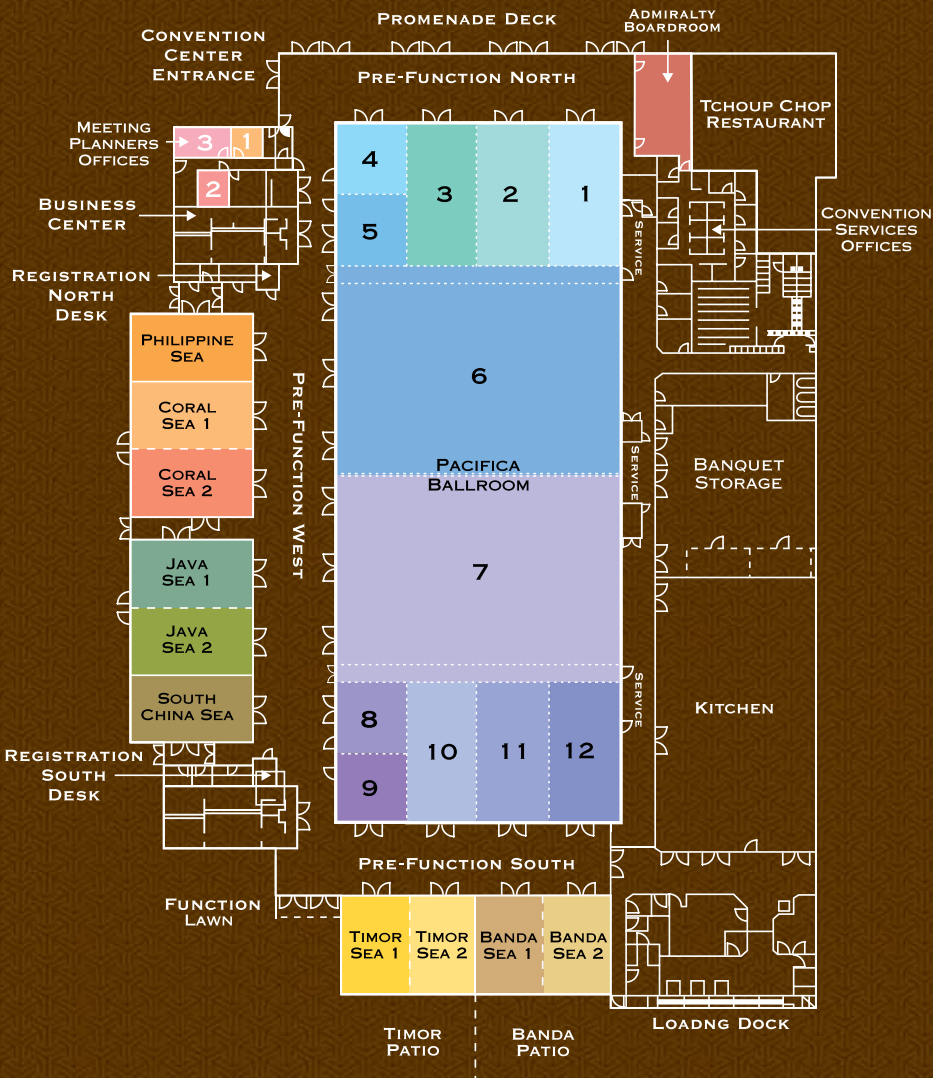

HARRY POTTER, characters, names and related indicia are trademarks of and © Warner Bros. Entertainment, Inc. Harry Potter Publishing Rights © JKR. (s11)